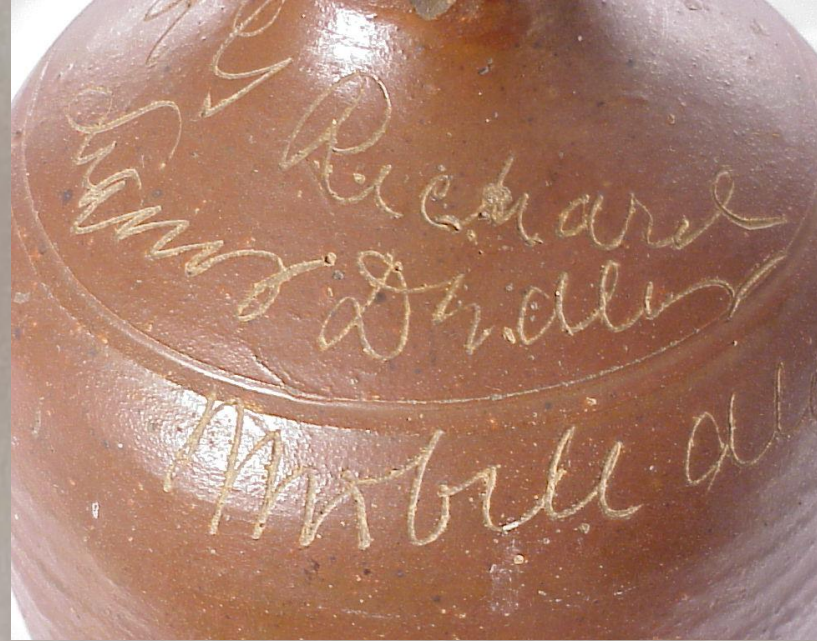

POTTERY

“PRATTMONT POTTERY”

Probably a Mr. Spencer

Prattville

Circa 1940s

Unglazed painted white

R

albany